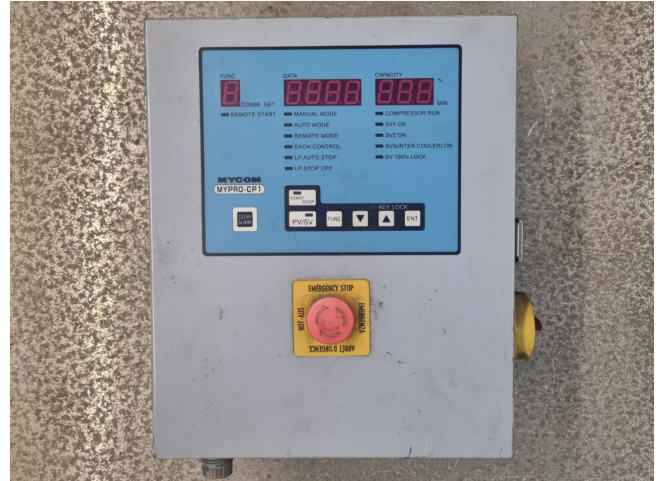

Mayekawa MYCOM MYPRO-CP1

Specifications

Marque	Mayekawa MYCOM
Type	MYPRO-CP1
Spec.	Controller
Remarks	320x280x150 mm (LxWxH)
Stock	1

Description

Used Mayekawa MYCOM MYPRO-CP1

Used Mayekawa MYCOM MYPRO-CP1 control panel. For control and protection of reciprocating compressors.